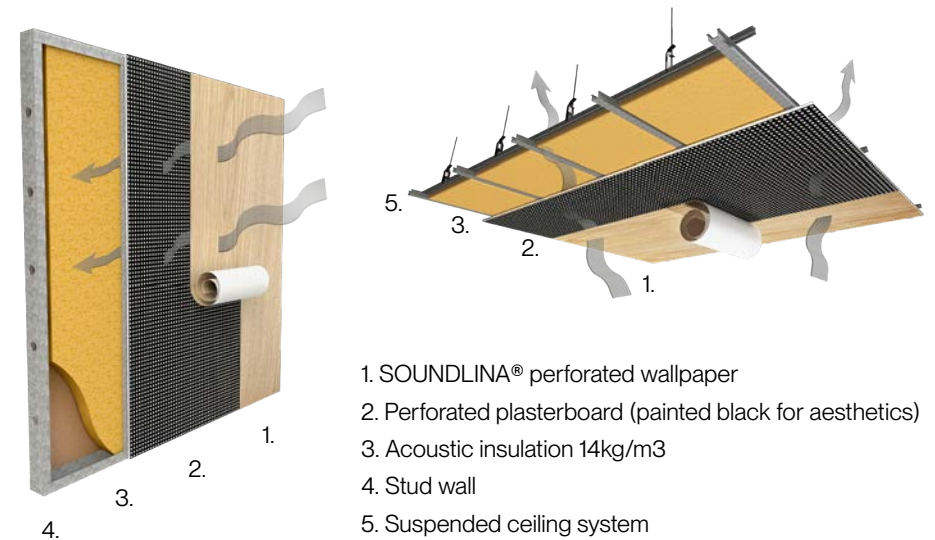

**SOUNDLINA**<sup>®</sup>  
Perforated architectural wall covering  
for acoustic comfort. (PAT. PENDING)

SOUNDLINA® by Screenwood is the world's first to market perforated architectural wall covering with high acoustic performance to reduce reverberation and increase speech intelligibility.

SOUNDLINA® is meticulously designed and crafted to enhance the beauty, comfort, and wellbeing of interior spaces.

NRC  
to 0.85

Group 1  
Fire rating

Low  
VOC

UV  
Resistant

## How SOUNDLINA® works:

SOUNDLINA® perforated wallpaper reduces echo by allowing sound to travel through its subtle perforations to the perforated plasterboard, where the acoustic insulation absorbs it. Tested to achieve 0.85 NRC when installed as recommended.

Toorak

Birchgrove

Clifton Hill

Tablelands

Box Wood

Nutgrove

Black Mountain

SOUNDLINA® is prefinished with NAVURBAN Diamond™, providing an extra layer of surface protection and a seamless colour match to the range of prefinished Screenwood and NAV™ products.