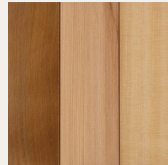

Western red cedar

Lightweight and stable with natural variation.

NAVURBAN™
The Oaks