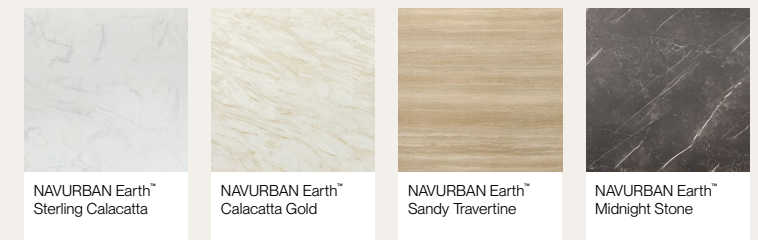

## NAVURBAN™ range

For an ultra-realistic natural woodgrain aesthetic.

## NAVURBAN Silken™ range

For a silky-smooth, tranquil finish.

## NAVURBAN Earth™ range

Timeless beauty inspired by natural marble tones.

---

## Spotted gum

Australian hardwood with a striking textured grain.

NAVURBAN Silken™  
White Silk

NAVURBAN Silken™  
Avalon Shore

NAVURBAN Silken™  
Jet Black

Digital and printed finishes are for reference only. For accurate representation, please visit [screenwood.com.au/samples](https://screenwood.com.au/samples).