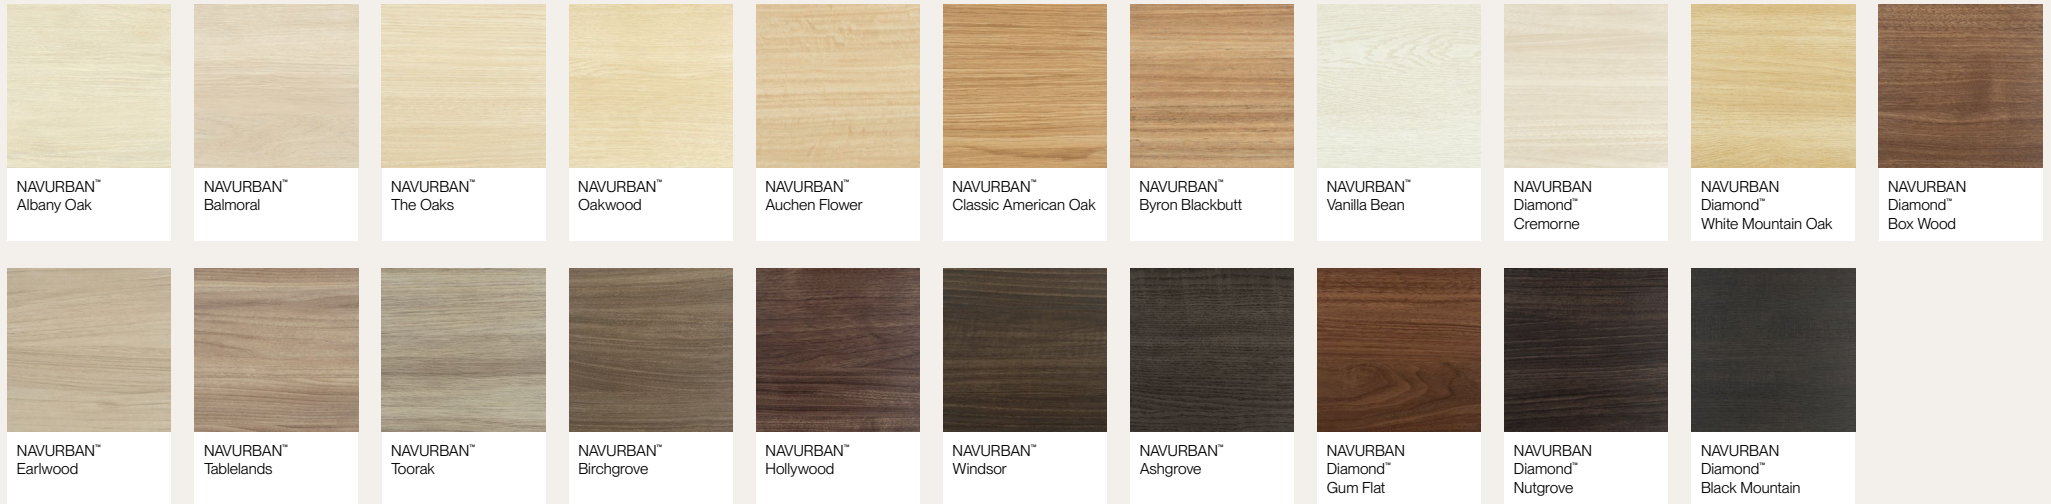

# NAVURBAN™ finishes

Sustainable, functional, and resilient, the NAVURBAN™ finishes offer a premium 3D-embossed surface delivering varied textures, including a choice of ultra-realistic woodgrains, smooth silky finishes and modern metallics.

## NAVURBAN™ range

For an ultra-realistic natural woodgrain aesthetic.

## Hemlock

Softwood with a few knots and uniform grain.

NAVURBAN™  
Vanilla Bean

NAVURBAN™  
Albany Oak

NAVURBAN™  
Balmoral

## Spotted gum

Australian hardwood with a striking textured grain.

NAVURBAN Silken™  
White Silk

NAVURBAN Silken™  
Avalon Shore

NAVURBAN Silken™  
Jet Black

Digital and printed finishes are for reference only. For accurate representation, please visit [screenwood.com.au/samples](https://screenwood.com.au/samples).