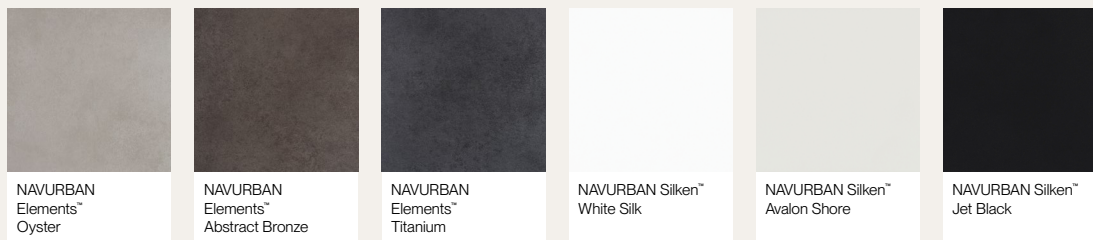

NAVURBAN Elements™ range

For an industrial-style, contemporary aesthetic.